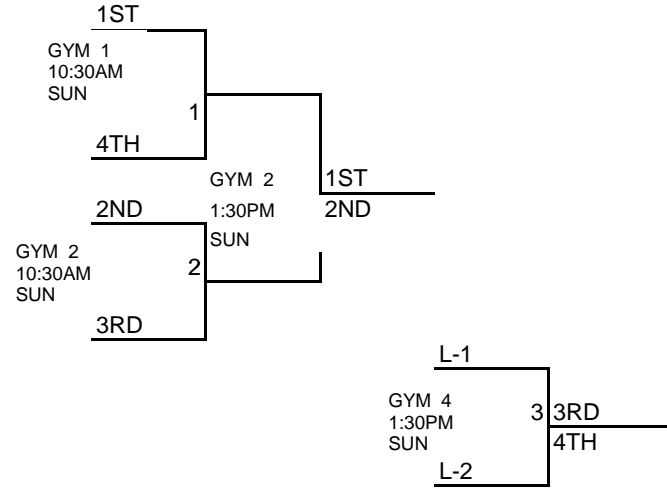

**FOUR (4) TEAMS**

ONE POOL ALL TEAMS TO SINGLE ELIMINATION BRACKET

15U Pool A	1	2	3	4	W	L	PTS	POS
1 Carolina Cougars								
2 South Carolina Shooting Stars								
3 Lowcountry Ballers								
4 Spartanburg Lady Bucks								

DAY	TIME	GYM	DAY	TIME	GYM	DAY	TIME	GYM
FRI	6:00 PM	4	FRI	7:30 PM	3	SAT	1:30 PM	4
1	vs	2	3	vs	4	1	vs	3
	—			—			—	

DAY	TIME	GYM	DAY	TIME	GYM	DAY	TIME	GYM
SAT	9:00 AM	4	SAT	6:00 PM	1	SAT	6:00 PM	2
2	vs	4	2	vs	3	4	vs	1
	—			—			—	

- GYM 1 - Columbia High School
- GYM 2 - Alcorn Middle School
- GYM 3 - Eau Claire High School (new gym)
- GYM 4 - Eau Claire High School (old gym)
- GYM 5 - E. L. Wright Middle School
- GYM 6 - Ben Lippen School