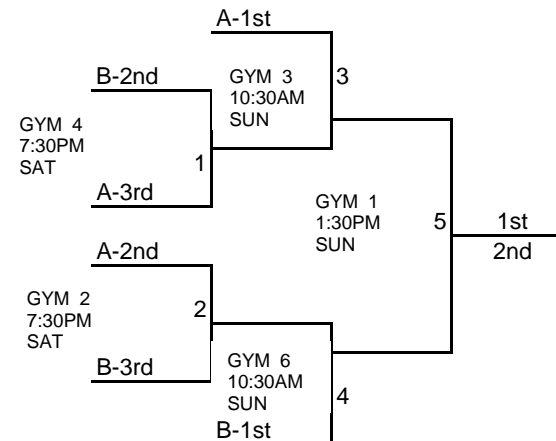

14U	Pool A	1	2	3	W	L	PTS	POS
1	WNC Lady Elite							
2	Lowcountry Ballers							
3	South Carolina Stars Gold							

DAY	TIME	GYM	DAY	TIME	GYM	DAY	TIME	GYM
FRI	9:30 PM	5	SAT	10:30 AM	3	SAT	3:00 PM	1
1	vs	2	2	vs	3	3	vs	1
	—			—			—	

14U	Pool B	1	2	3	W	L	PTS	POS
1	South Carolina Stars Blue							
2	Charlotte Lady Monarchs							
3	South Carolina Lady Flames							

DAY	TIME	GYM	DAY	TIME	GYM	DAY	TIME	GYM
FRI	8:00 PM	5	SAT	9:00 AM	3	SAT	3:00 PM	3
1	vs	2	2	vs	3	3	vs	1
	—			—			—	

GYM 1 - Powdersville Middle School (gym change)

GYM 2 - St. Mary's Catholic School

GYM 3 - Alley Gym, Furman University

GYM 4 - West End Community Development Center

GYM 5 - St. Matthews United Methodist Church

GYM 6 - Velocity Sports Performance

Greenville, SC Super Regional - March 26-28, 2010

14 UNDER SCHEDULE